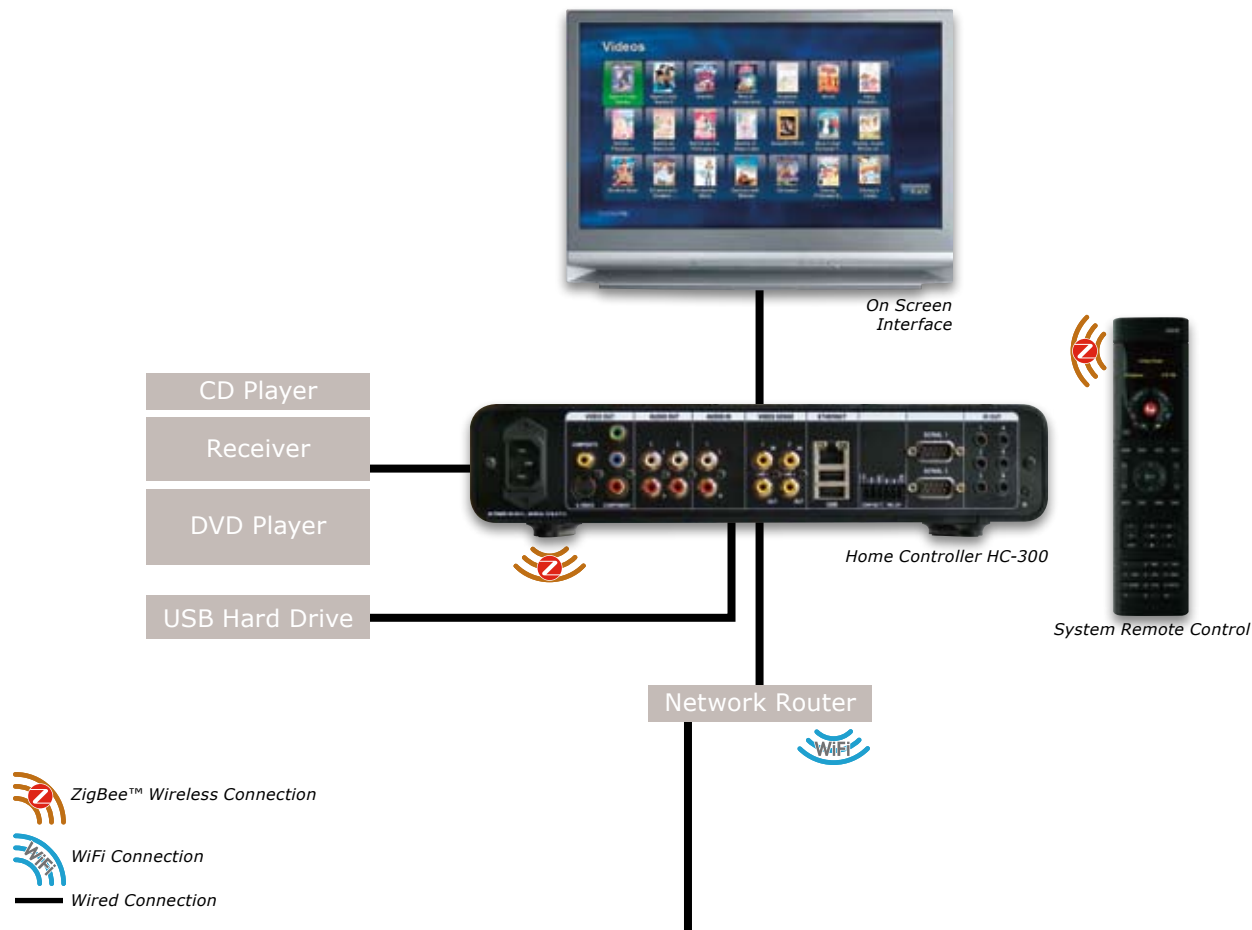

Available in white, black, and almond

Wireless Outlet Dimmer and Outlet Switch

Connect to any household plug-in device, immediately making it part of the Control4 system.

- Dual outlets
- Small form factor
- Secure mounting
- Energy efficient
- Built-in dimmer capabilities (Outlet Dimmer only)
- Built-in power current sensing (Outlet Switch only)

Keypads

Control4 keypads offer smart, affordable solutions to give you a variety of personalized one-touch scenarios.

Wireless 2, 3 and 6 Button Keypads

- Scalable, low cost solution
- Unlimited programming options
- Customizable LED colors
- Customizable keycaps (3 and 6 button only)
- Use as a 3-way switch in a Control4 lighting scene

Available in white, black, and almond

Temperature

Advanced temperature control is a simple and affordable addition to a Control4 system.

Wireless Thermostat

Easily adds advanced temperature control to any home.

- Bi-directional communication with all Control4 interfaces
- Stand-alone functionality

Sample System – Home Theater and Music

Home Theater

Bedroom

Family Room

Sample System – Home Theater, Music, Lighting, Temperature