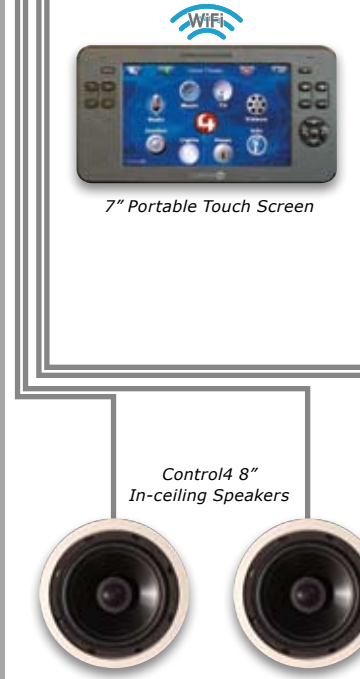

- Bi-directional communication with all Control4 interfaces
- Stand-alone functionality

Sample System – Home Theater and Music

Home Theater

Bedroom

Family Room

Sample System – Home Theater, Music, Lighting, Temperature

Home Theater

Bedroom

Bathroom

Family Room

Kitchen

With Control4, you can simplify your life by bringing all of the technology in your home together into one complete, elegant solution.

Affordable

- Start small, upgrade as you go