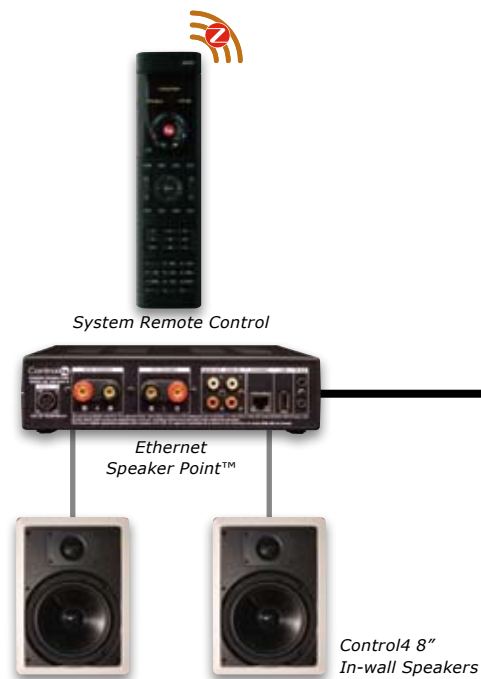

Keypads

Control4 keypads offer smart, affordable solutions to give you a variety of personalized one-touch scenarios.

Wireless 2, 3 and 6 Button Keypads

- Scalable, low cost solution
- Unlimited programming options
- Customizable LED colors
- Customizable keycaps (3 and 6 button only)
- Use as a 3-way switch in a Control4 lighting scene

Available in white, black, and almond

Temperature

Advanced temperature control is a simple and affordable addition to a Control4 system.

Wireless Thermostat

Easily adds advanced temperature control to any home.

- Bi-directional communication with all Control4 interfaces
- Stand-alone functionality

Sample System – Home Theater and Music

Home Theater

Bedroom

Family Room

Sample System – Home Theater, Music, Lighting, Temperature

Home Theater

Bedroom

Bathroom

Family Room

Kitchen

With Control4, you can simplify your life by bringing all of the technology in your home together into one complete, elegant solution.

Affordable

- Start small, upgrade as you go