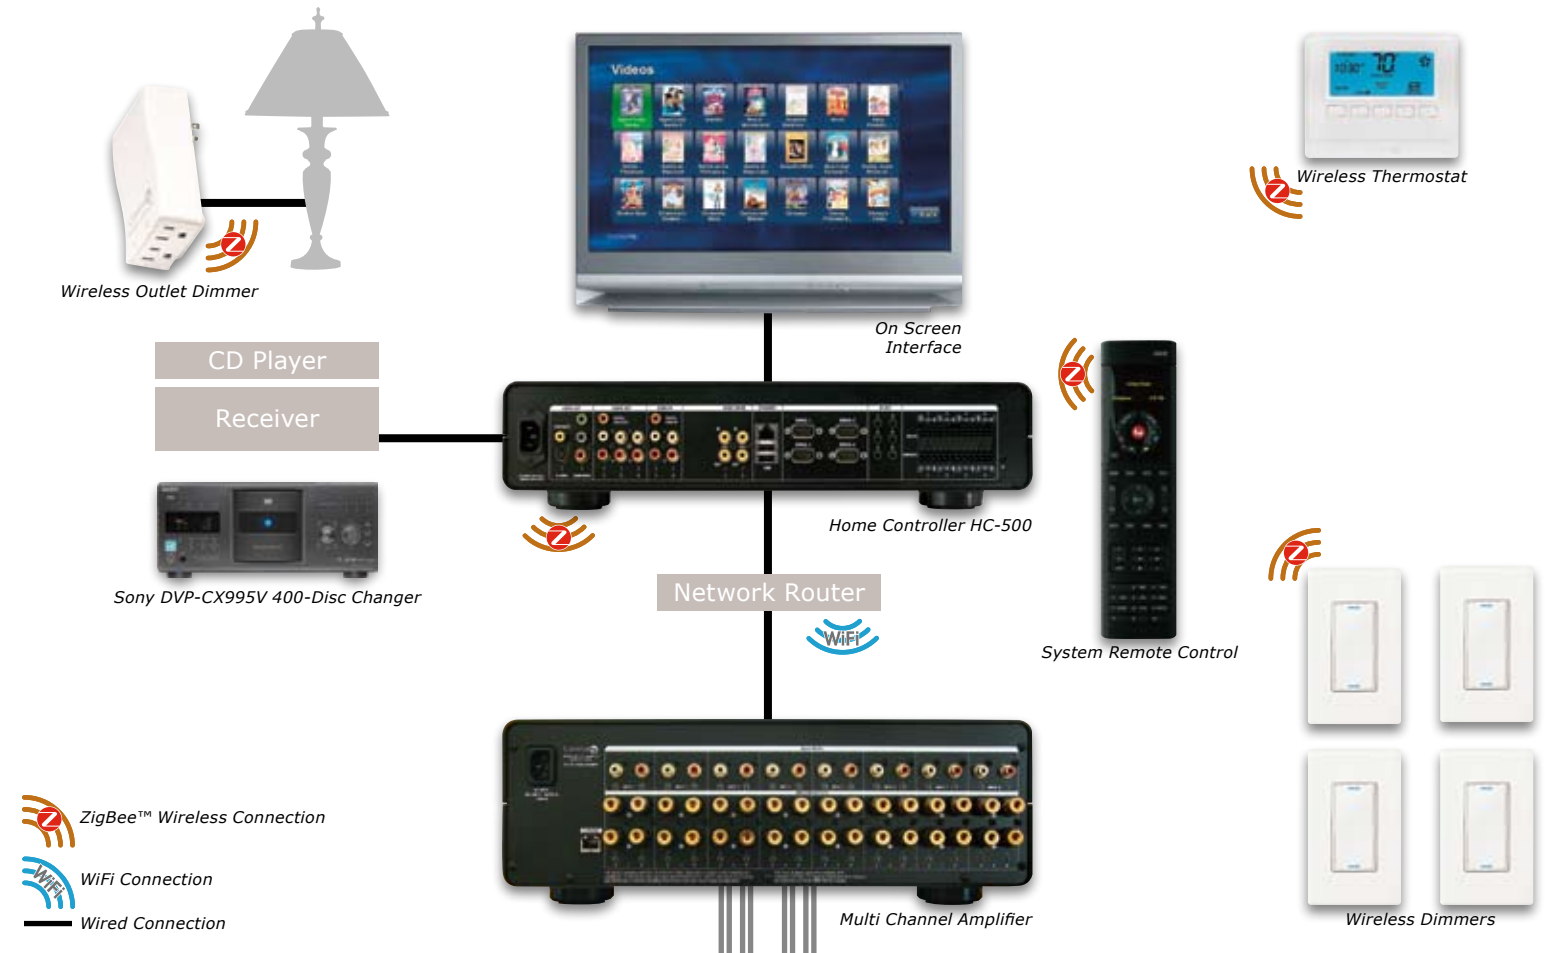

Available in white, black, and almond

Temperature

Advanced temperature control is a simple and affordable addition to a Control4 system.

Wireless Thermostat

Easily adds advanced temperature control to any home.

- Bi-directional communication with all Control4 interfaces
- Stand-alone functionality

Sample System – Home Theater and Music

Home Theater

Bedroom

Family Room

Sample System – Home Theater, Music, Lighting, Temperature

Home Theater

Bedroom

Bathroom

Family Room

Kitchen

With Control4, you can simplify your life by bringing all of the technology in your home together into one complete, elegant solution.

Affordable

- Start small, upgrade as you go