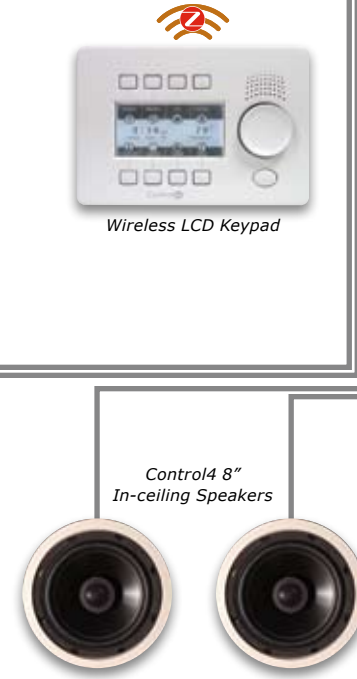

Sample System – Home Theater and Music

Home Theater

Bedroom

Family Room

Sample System – Home Theater, Music, Lighting, Temperature

Home Theater

Bedroom

Bathroom

Family Room

Kitchen